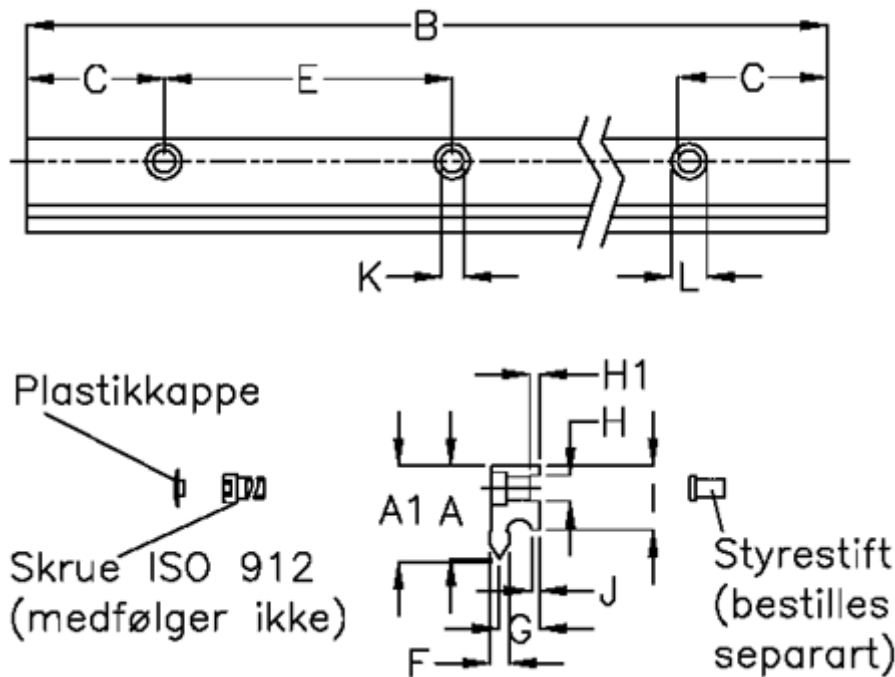

Article number: 05712555216

Description: Hepco GV3 slide NL E L5216 P3
with counterbored holes

Measures

A	= 43	G	= 19.7	Weight kg/1000 = 6.00
A1	= 43.89	H	= 12	
B	= 5216	H1	= 4.0	
C	= 88.0	I	= 30.40	
E	= 180	J	= 4.80	
F	= 9.43	K	= 11.0	
For bearing	= J54	L	= 18 x 10	
For guide pin	= SDP12	Precision type	= P3	